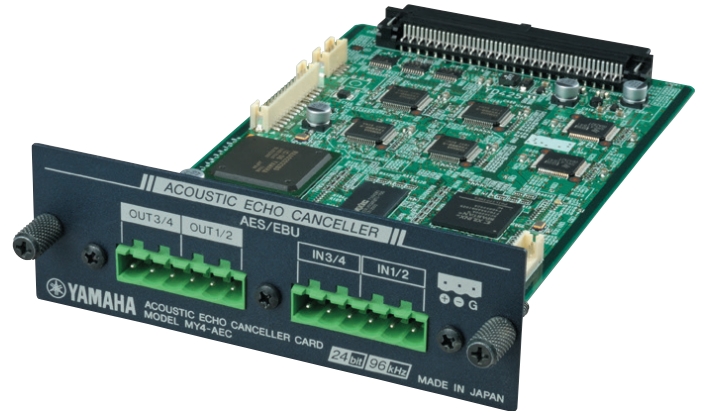

Overview

The MY4-AEC card is Acoustic Echo Cancellor card that can be installed in a Yamaha DME24N/DME64N/MTX5-D/MRX7-D digital mixing engine.

Features

- 24bit resolution, 4-in/4-out adaptive echo canceller
- 4 x Euroblock connectors
- HD sound quality
- 4ch feedback suppressor and noise reduction
- Additional 4ch AES/EBU I/O with sampling rate converter
- Easy operation with DME Designer and MTX-MRX Editor
- Dimensions: 120mm x 40mm x 176mm (4.7" x 1.6" x 6.9")

Digital Input/Output Characteristics

Terminal	Format	Audio Data Length	Level	Connector
AES/EBU In 1/2, 3/4	AES/EBU	24bit	RS422	Euroblock
AES/EBU Out 1/2, 3/4	AES/EBU*	24bit	RS422	Euroblock

* Professional use

Audio

Signal Processing	Adaptive Echo Canceller, Feedback Suppressor
	Noise Reduction, Matrix Mixer
Frequency Range	20Hz to 20kHz
Arrival Time of Direct Sound	120ms maximum
Echo Time Delay	400ms maximum
Echo Cancelling Capacity	60dB maximum
Noise Reduction	17dB maximum

Dimensions

Unit: mm (inch)

Software

- DME Designer
- MTX-MRX Editor

Architectural and Engineering Specifications

The MY4-AEC card shall be Acoustic Echo Cancellor card that can be installed in a Yamaha DME24N/DME64N/MTX5-D/MRX7-D digital mixing engine to provide four channels of acoustic echo cancellation for remote conferencing. It shall have a feedback suppressor with 42 notch filters per channel to suppress feedback in PA systems. It shall have four Euroblock connectors, and its AES/EBU inputs and outputs (with sample rate conversion) shall be routable to the MY4-AEC or independently usable in a DME configuration. Dimensions shall be 120 (W) x 40 (H) x 176 (D) mm.