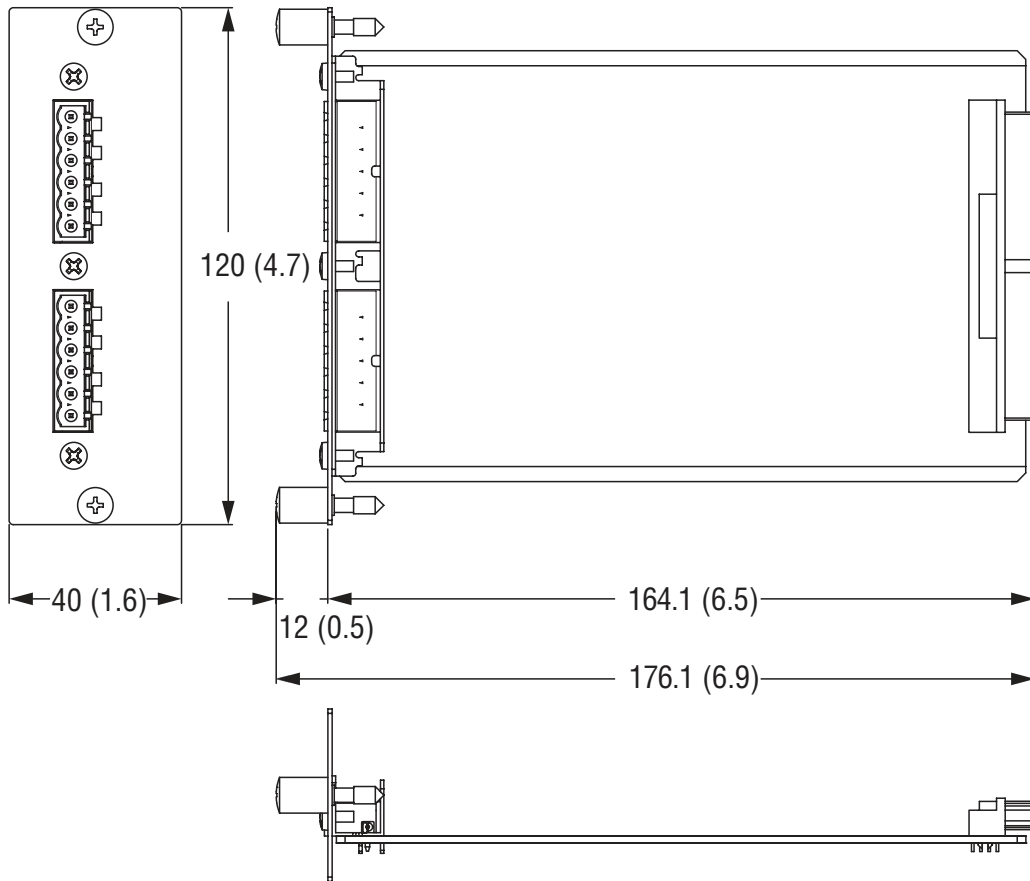

Overview

The MY4-AEC card is Acoustic Echo Cancellor card that can be installed in a Yamaha DME24N/DME64N/MTX5-D/MRX7-D digital mixing engine.

Features

- 24bit resolution, 4-in/4-out adaptive echo canceller
- 4 x Euroblock connectors
- HD sound quality
- 4ch feedback suppressor and noise reduction
- Additional 4ch AES/EBU I/O with sampling rate converter
- Easy operation with DME Designer and MTX-MRX Editor
- Dimensions: 120mm x 40mm x 176mm (4.7" x 1.6" x 6.9")

Digital Input/Output Characteristics

Terminal	Format	Audio Data Length	Level	Connector
AES/EBU In 1/2, 3/4	AES/EBU	24bit	RS422	Euroblock
AES/EBU Out 1/2, 3/4	AES/EBU*	24bit	RS422	Euroblock

* Professional use

Dimensions

Unit: mm (inch)

Software

- DME Designer
- MTX-MRX Editor

Architectural and Engineering Specifications

The MY4-AEC card shall be Acoustic Echo Cancellor card that can be installed in a Yamaha DME24N/DME64N/MTX5-D/MRX7-D digital mixing engine to provide four channels of acoustic echo cancellation for remote conferencing. It shall have a feedback suppressor with 42 notch filters per channel to suppress feedback in PA systems. It shall have four Euroblock connectors, and its AES/EBU inputs and outputs (with sample rate conversion) shall be routable to the MY4-AEC or independently usable in a DME configuration. Dimensions shall be 120 (W) x 40 (H) x 176 (D) mm.